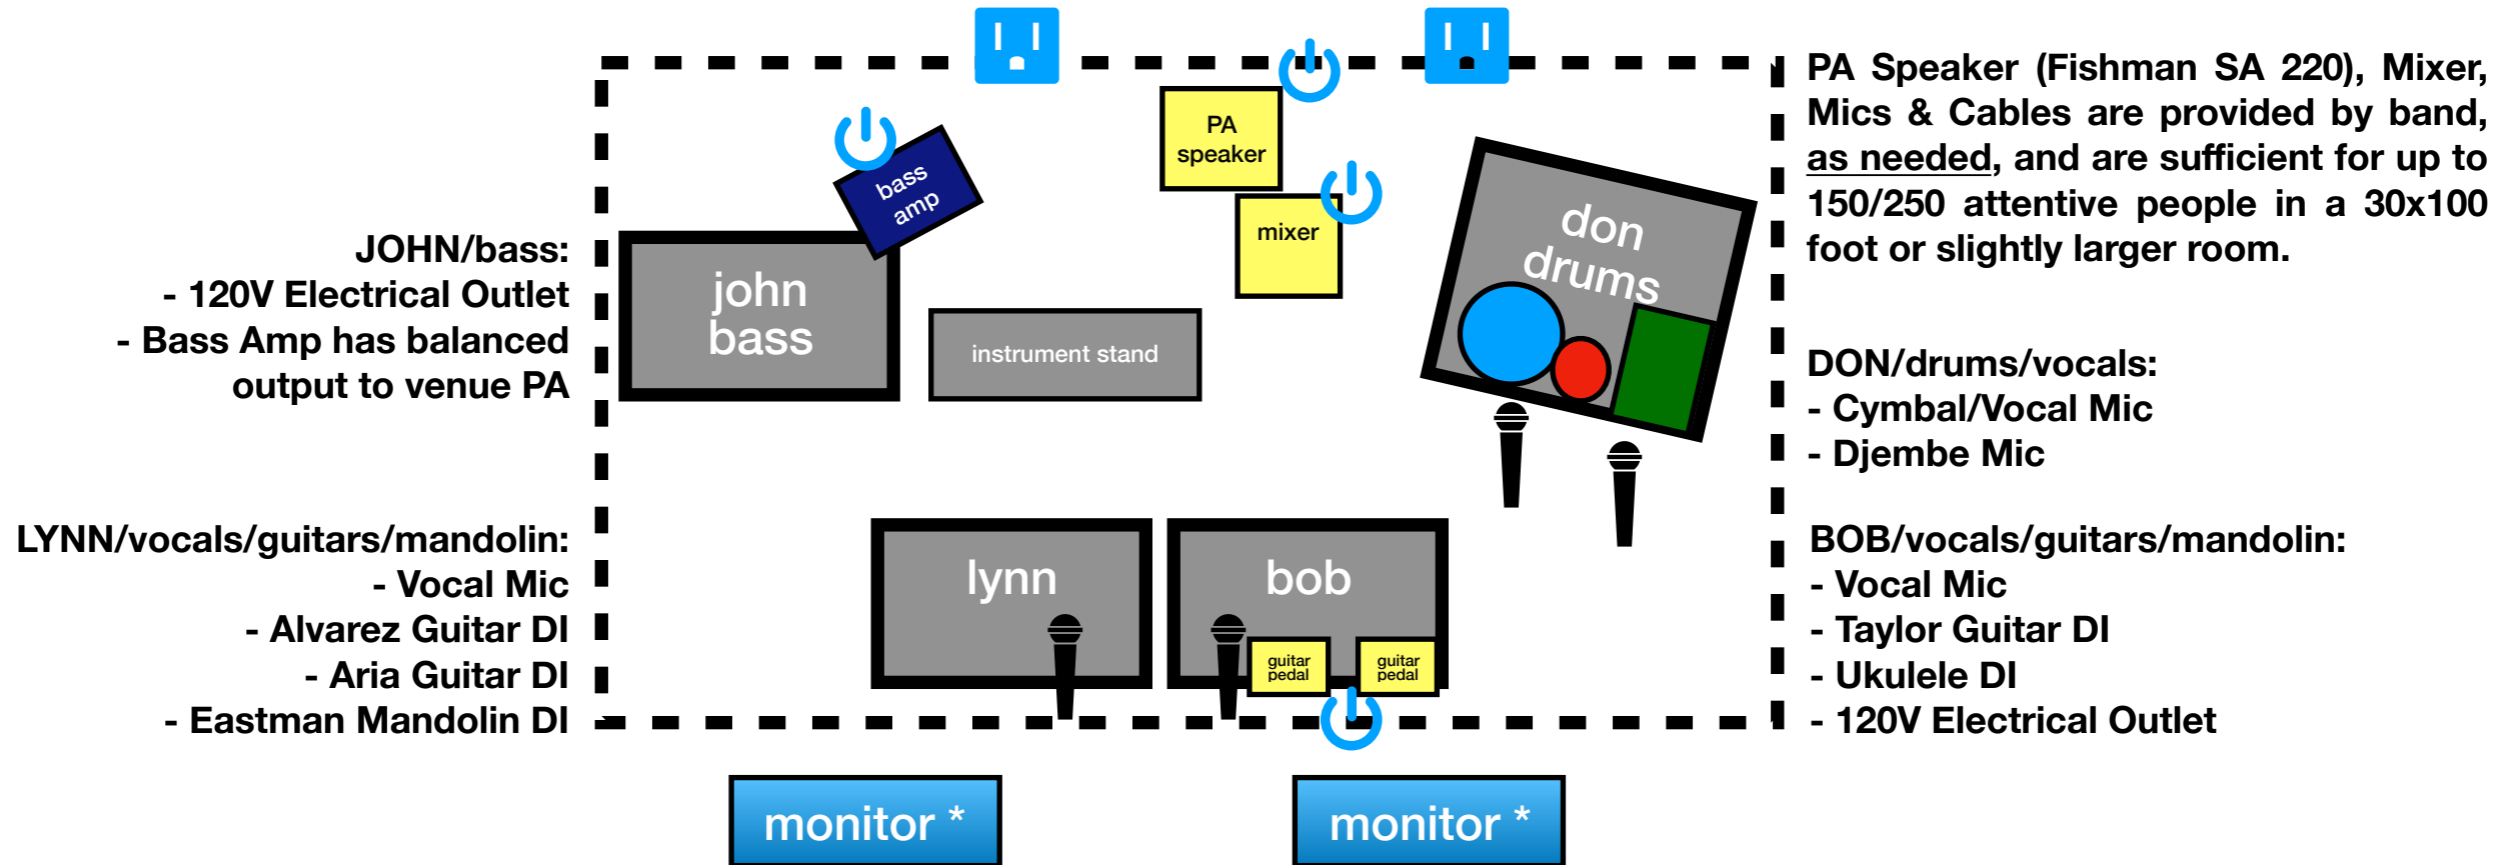

RAGGEDY EDGE

4-PIECE FLOOR STAGE PLOT AND RIDER

REQUIREMENTS:

- Approximately 16 feet by 8 feet stage. More is better.
- 120 volt electric outlet
- * If sound provided by venue:
 - Monitor speakers
 - 5** instrument direct inputs (DI's)
 - 2 vocal mics, 2 drum mics

APPRECIATED:

- Drinking water on stage
- Dressing room with mirror
- Something to eat after the show

** For smaller shows we can get by with 3 DI's; or we can provide a small mixer to plug instruments into and run into one DI. Also, if provided PA mixer is close to stage, we may only need channels